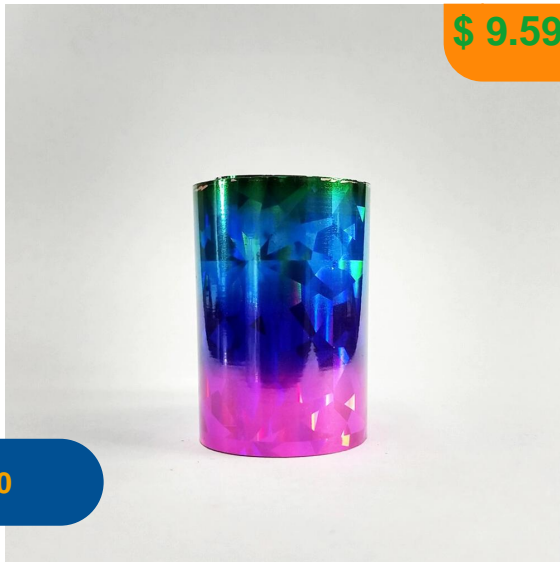

Decoración

$ 9.593,00

16280

FOIL x10 COLORES Y MODELOS VARIADOS